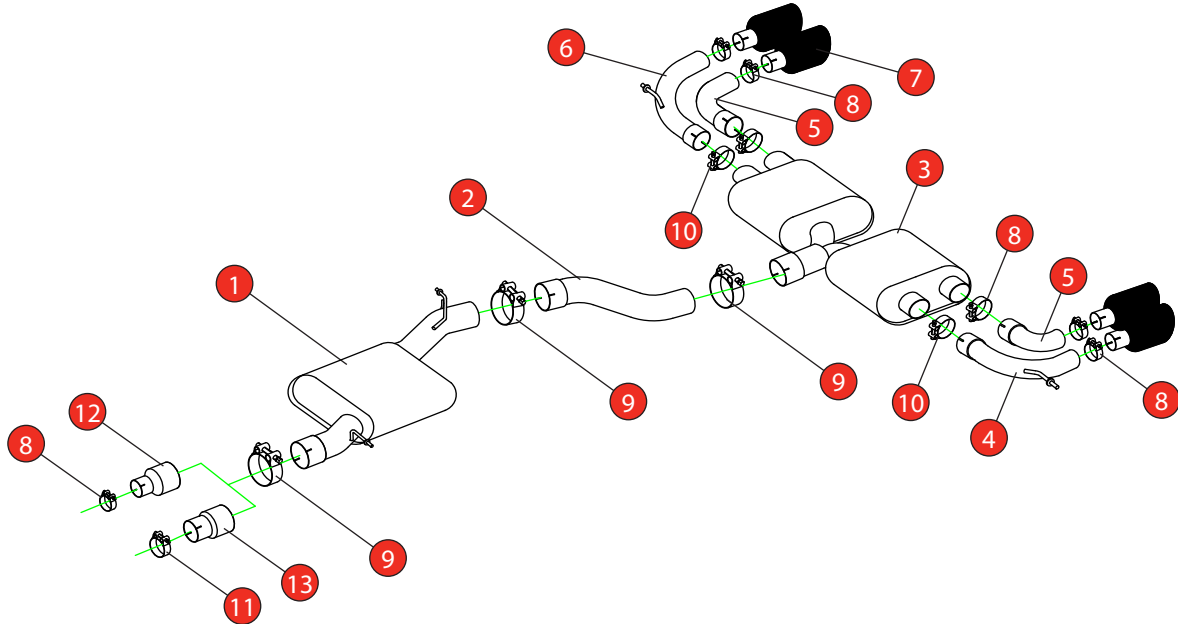

Car	Volkswagen Golf R MK8	Part No.	SVW066C
Year	2021-Current	Fit Kits	305FK
Notes	Where not supplied use original fittings	Features	Pipe Diameter:- 80mm

Estimated Fitting Time: 2 Hours

NO.	PART NO.	DESCRIPTION	QTY
1	763VW	Resonated Centre Section	1
2	765VW	Link Pipe	1
3	766VW	Rear Silencer	1
4	802VW	L/H Outer Trim Connecting Pipe	1
5	806VW	L/H & R/H Inner Trim Connecting Pipe	2
6	804VW	R/H Outer Trim Connecting Pipe	1
7	Z023.10153	Black Ceramic Coated Ø114mm Daytona Trim	4
Fit Kit			
8	Z016.10064	63-68mm Clamp	7
9	Z016.10069	79-85mm Clamp	3
10	Z016.10070	66mm H/D Clamp	2
11	Z016.10056	73-79mm Clamp	1
12	AD103	Adaptor (USE TO FIT TO O.E DOWNPIPE)	1
13	AD107	Adaptor (USE TO FIT TO Ø76mm DOWNPIPE)	1

E-MARK	N/A
DATE	26/05/21
ISSUE	00
AUTHORISED	M.Ydlibi

NOTE: ENSURE SCORPION SYSTEM IS CLEAR OF MOVING PARTS AND ALL ORIGINAL FUNCTIONS WORK CORRECTLY.

STAY CONNECTED TO RED POWER.

Car	Volkswagen Golf R MK8	Part No.	SVW066C
Year	2021-Current	Fit Kits	305FK
Notes	Where not supplied use original fittings	Features	Pipe Diameter:- 80mm

A) Both of the rear mounting points need rotating 180° when fitting the Scorpion exhaust.

STAY CONNECTED TO RED POWER.